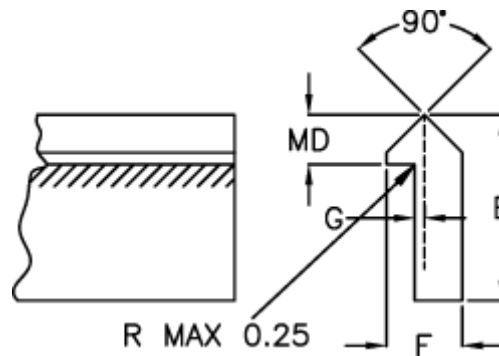

Data Sheet

Article number: 055514500

Description: Single edge track T1SS 4500mm

Measures

E = 11.09

F = 4.74

G = 0.78

Kg/m = 0.272

MD(T) = 3.17